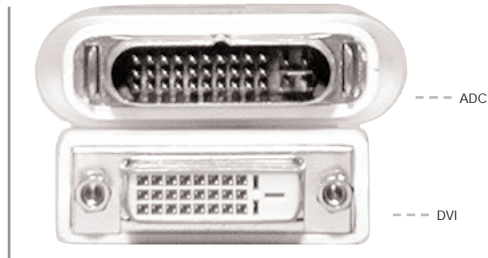

# ADCtoDVI

Adapter

Connects any  
ADC graphics card  
to DVI Cables or  
DVI monitors.

## How it works

The ADC to DVI Adapter allows you to connect a DVI monitor to an ADC graphic card. The adapter can also be used to extend any Apple flat panel display with ADC away from the computer using DVI cables and the ex-tend-it DVI to ADC Conversion Box or ADC Repeater.